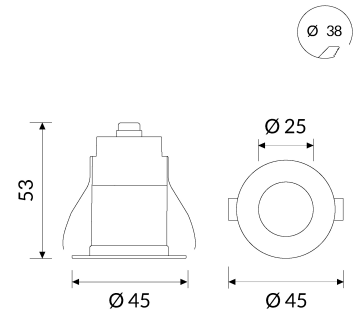

HALL LED DEEP Mini

Miniaturized downlight for spot lighting. CRI>90

CODE		FLUX	SIZE	CERTIFICATIONS
38VM3K48	3W 8° 4000K	178lm	Ø 45mm	    

Optic

Polycarbonate lens
CUT OFF > 60°.

Body

Aluminium body with epoxy powder coating.