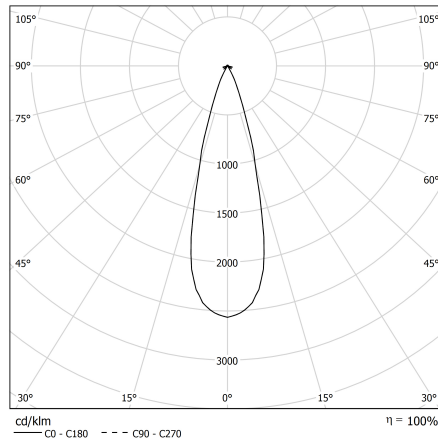

HALL LED DEEP Mini

Miniaturized downlight for spot lighting. CRI>90

CODE		FLUX	SIZE	CERTIFICATIONS
38VM3K48	3W 8° 4000K	178lm	Ø 45mm	    

Optic

Polycarbonate lens
CUT OFF > 60°.

Body

Aluminium body with epoxy powder coating.